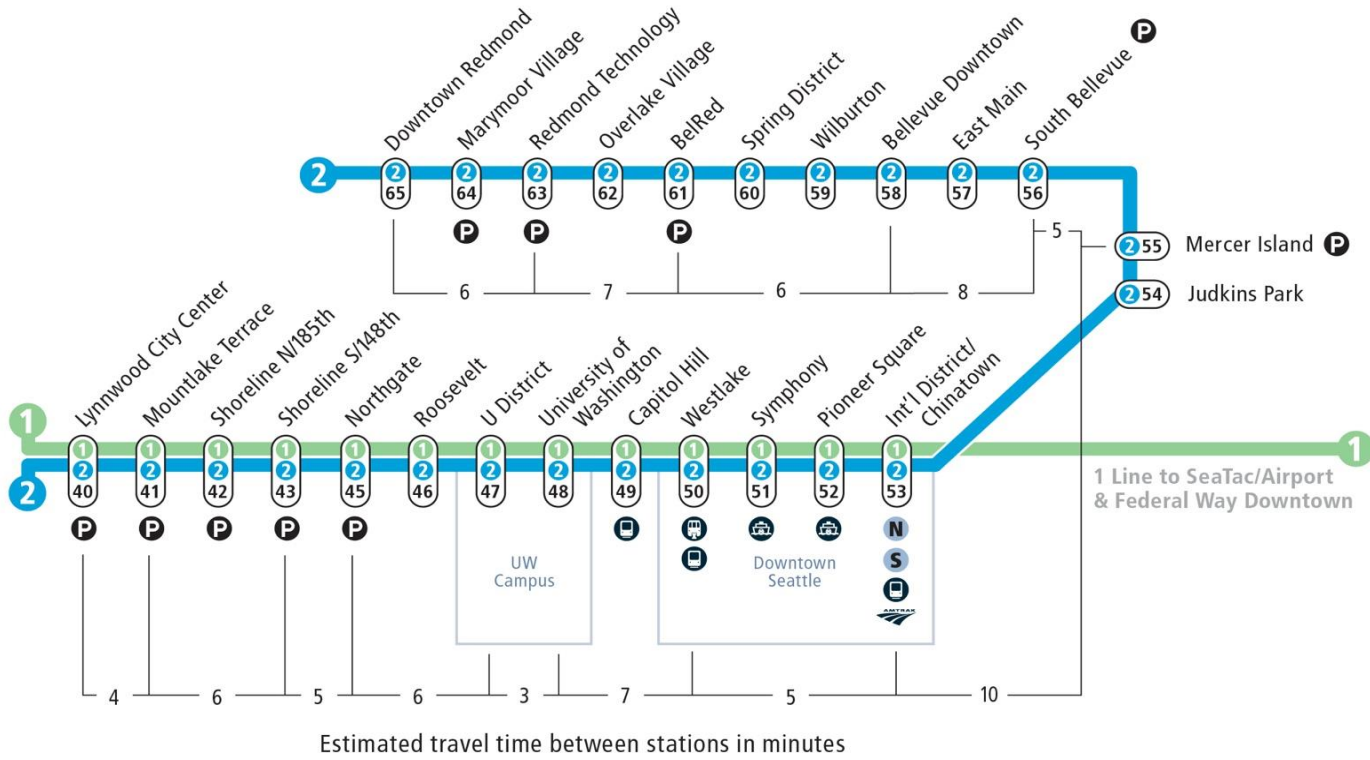

# 2 Line Lynnwood City Center – Downtown Redmond

**Adult fare (ages 19–64): \$3**  
**March 28 – Aug. 30, 2026**

**Link light rail**

- 1 Line: Lynnwood – Federal Way
- 2 Line: Lynnwood – Redmond

---

**Station**

- 1, 2: Line(s)
- 50: Stop

---

- P: Parking
- N: Sounder N Line
- S: Sounder S Line
- Streetcar
- Monorail
- Ferry
- Amtrak

Map not to scale

Adult fare (ages 19-64): \$3  
 Youth fare (18 and under): Free  
 Senior (65+) / Disabled fare: \$1 (requires a Regional Reduced Fare Permit card)  
 ORCA LIFT Low-income adult fare: \$1 (requires an ORCA LIFT card)