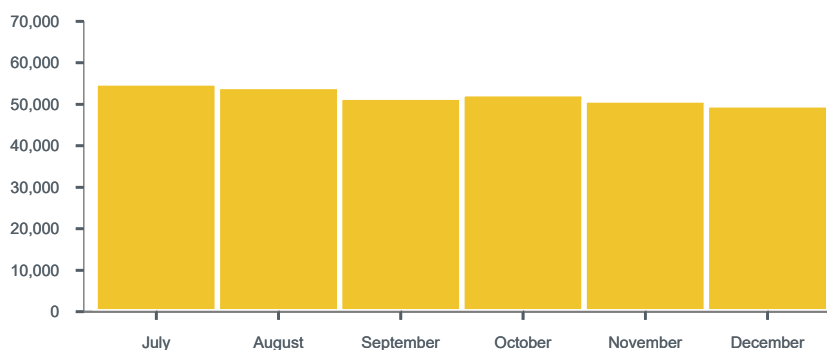

Average circulation by ABC month (print)