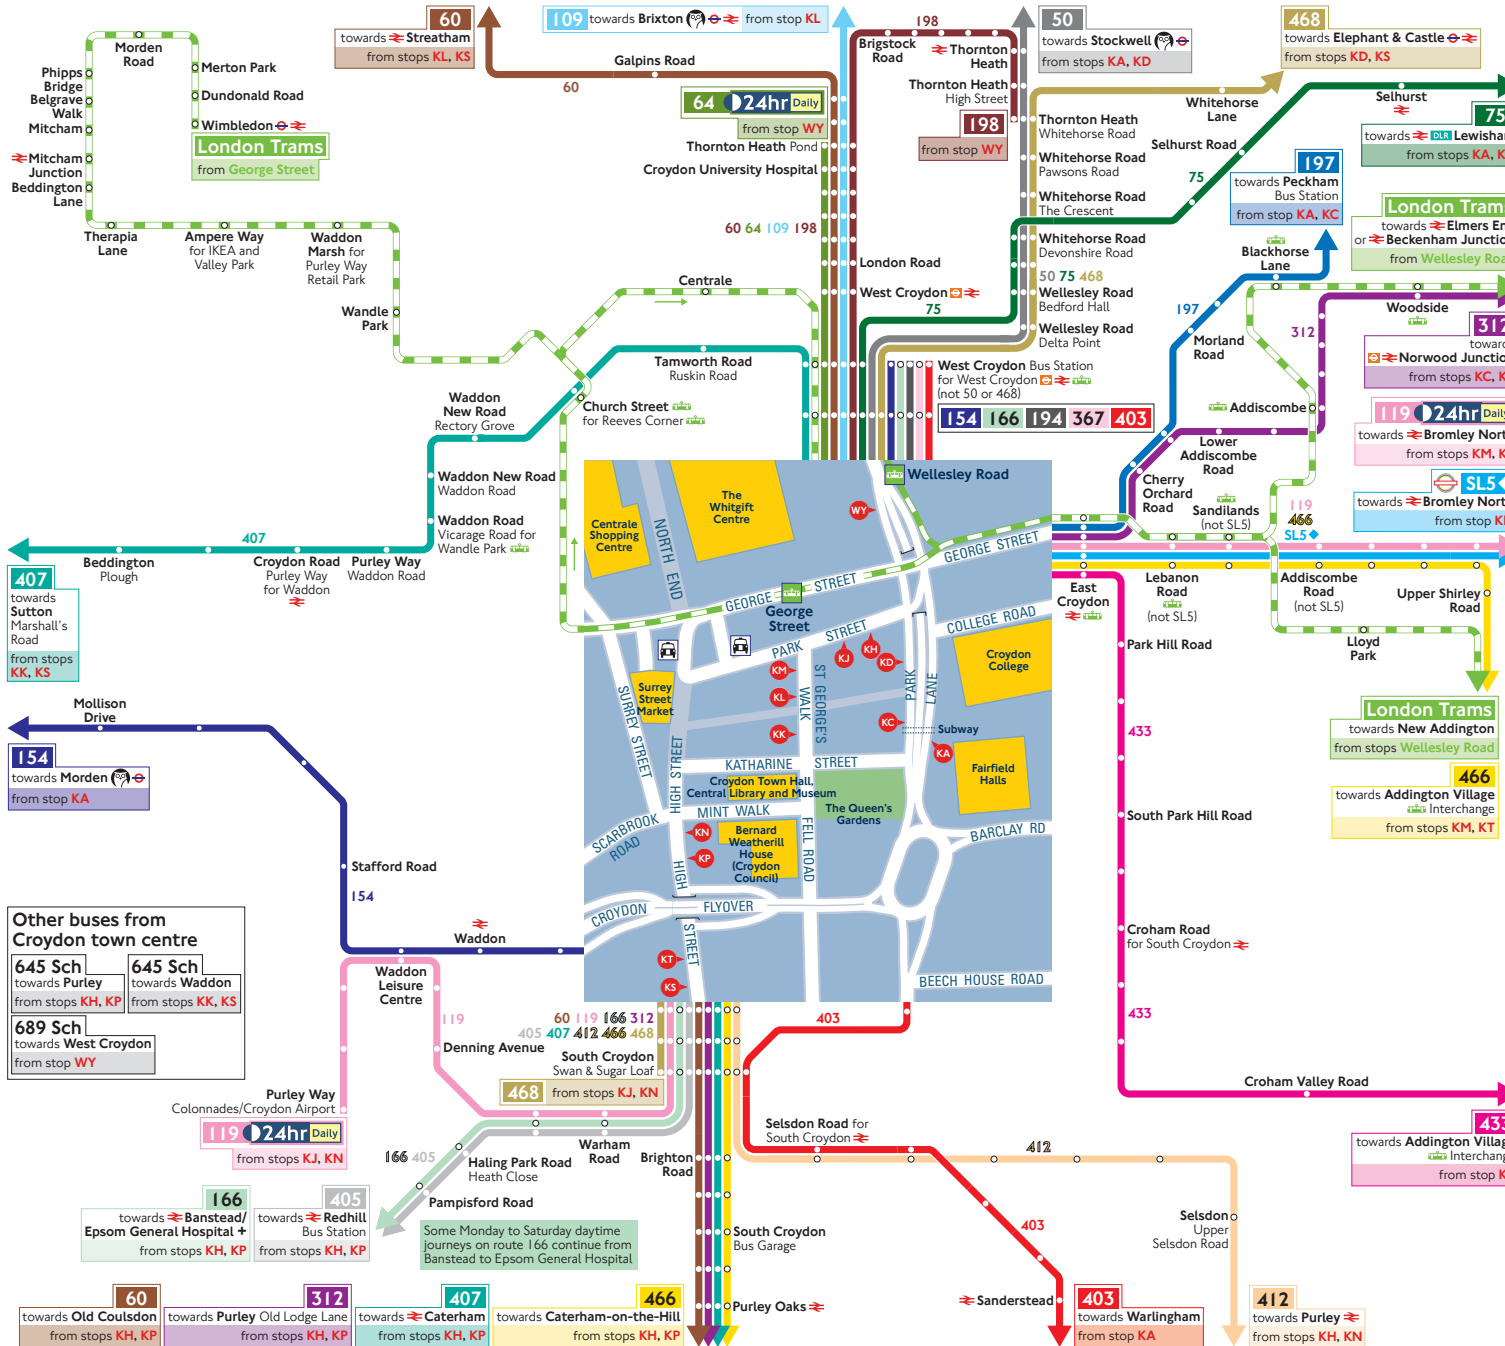

Buses and trams from Croydon town centre

Other buses from Croydon town centre

645 Sch towards Purley from stops KH, KP

645 Sch towards Waddon from stops KK, KS

689 Sch towards West Croydon from stop WY

How to use this map

- Find your destination on the map
- See the coloured lines on the map for the bus routes that go to your destination
- Check the map (at the end of each coloured line) for the bus stops to catch your bus from
- Use the central map to find the nearest bus stop for your route
- Look for the bus stop letters at the top of the stop (see example for stop **A** to the right)

Key

- Superloop express bus route
- Connections with London Underground
- Connections with National Rail
- Connections with DLR
- Connections with London Trams
- Taxi rank
- Tube station with 24-hour service Friday and Saturday nights
- Express service
- Mondays to Saturdays except evenings
- Sch School journeys

SUPERLOOP

Superloop is a network of express bus routes that improves connections and journey times between key outer London town centres and transport hubs. For more information visit tfl.gov.uk/superloop